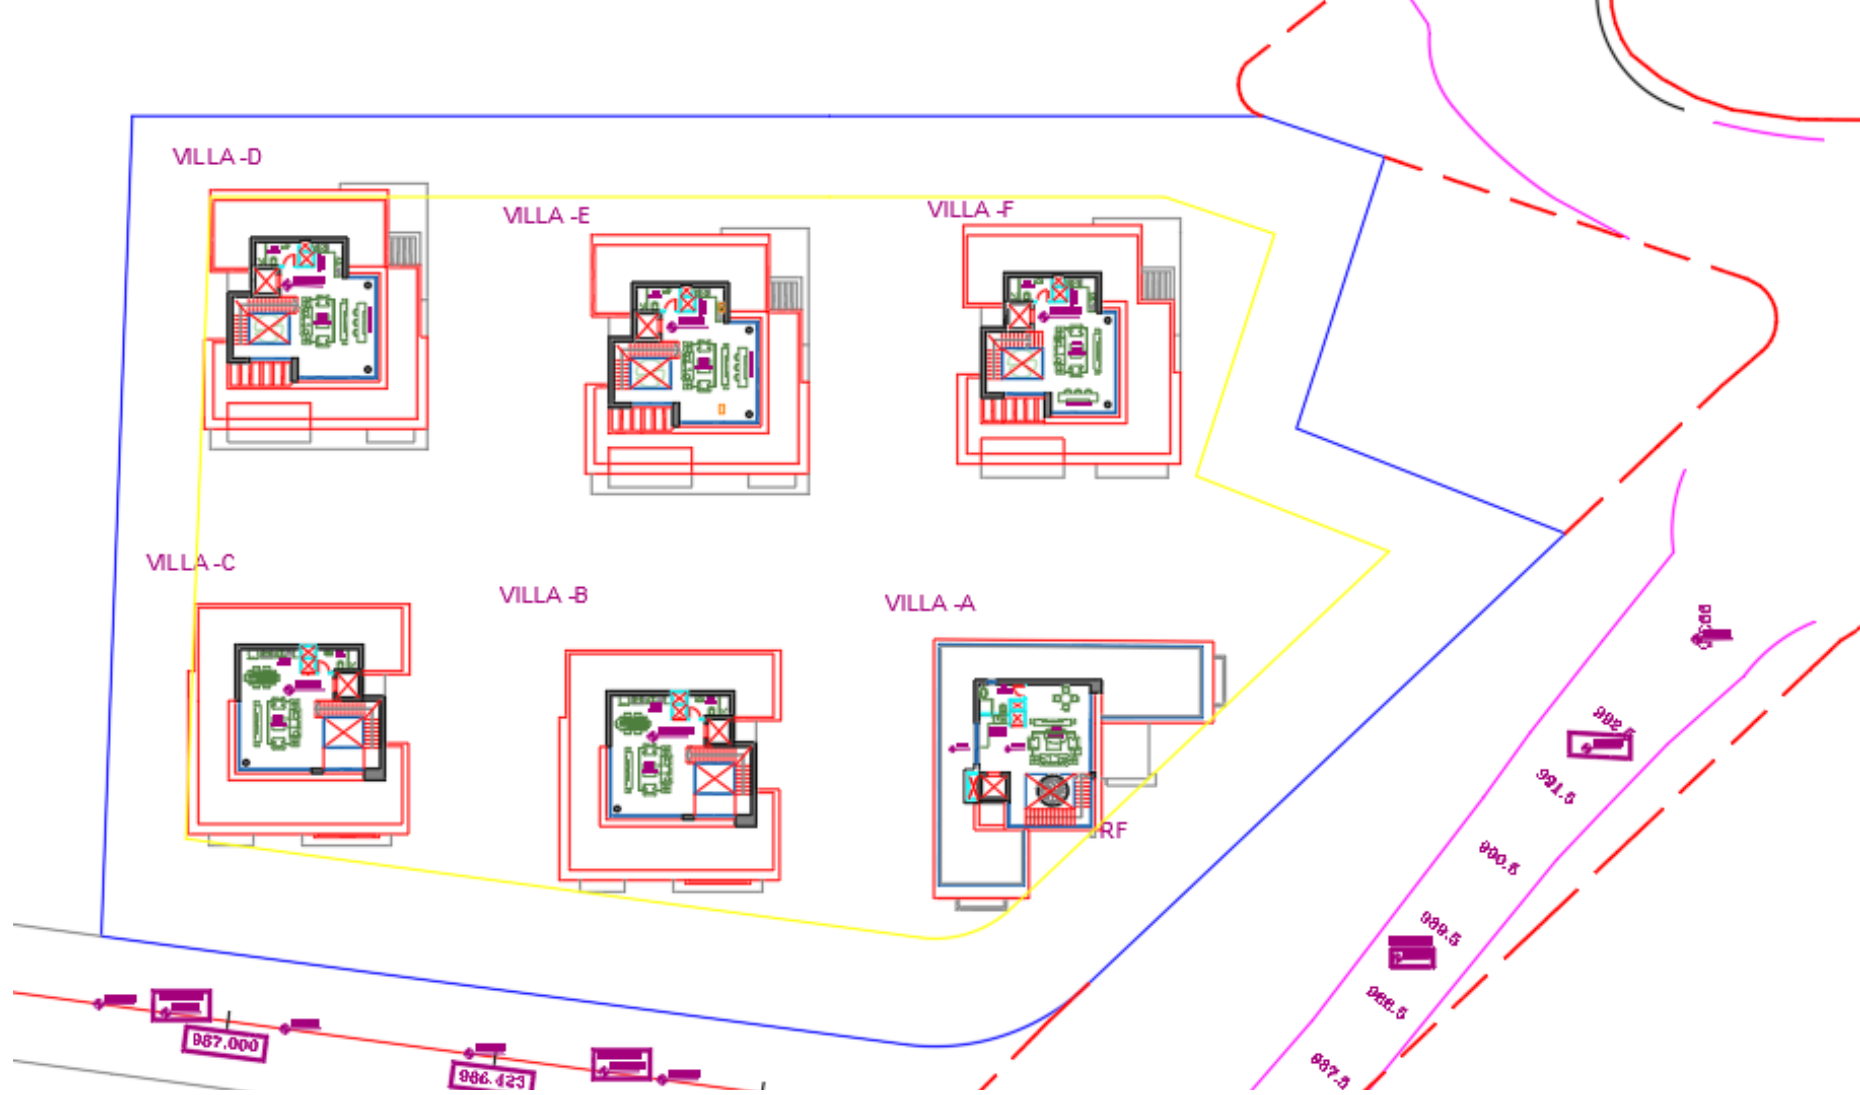

PROJECT:

WEST END

BY OASIS

OASIS
Jeddah

A stylized white outline of a palm tree is positioned on the right side of the image. The background is a gradient from teal on the left to green on the right. The text 'Thank you' is centered in a white serif font.